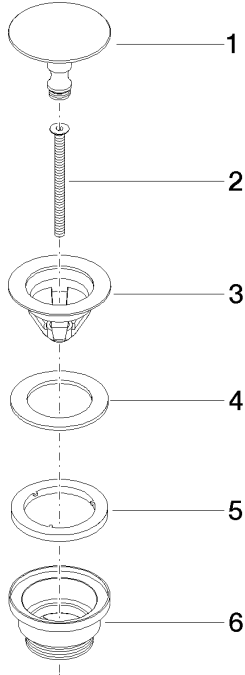

**Basin Waste without press-closing 1 1/4" - Brushed Durabronz (23kt Gold)**

IMO

10 126 970

Fits: IMO, LULU, MADISON, MEM, TARA,  
CL.1, LISSÉ, VAIA, META, CYO

	Brushed Durabronz (23kt Gold)	10 126 970-28
	Chrome	10 126 970-00
	Brushed Platinum	10 126 970-06
	Platinum	10 126 970-08
	Durabronz (23kt Gold)	10 126 970-09
	Dark Chrome	10 126 970-19
	Light Gold	10 126 970-26
	Brushed Light Gold	10 126 970-27
	Matte Black	10 126 970-33
	Brushed Bronze	10 126 970-42
	Brushed Champagne (22kt Gold)	10 126 970-46
	Champagne (22kt Gold)	10 126 970-47
	Brushed Chrome	10 126 970-93
	Brushed Dark Platinum	10 126 970-99

Basin Waste without press-closing 1 1/4" - Brushed Durabronze (23kt Gold)

---

IMO

10 126 970

Only suitable for sinks without an overflow.

10 126 970

mm [inches]

10 126 970

### Spare parts list

No.	Item Number	Name	Quantity used	Delivery time
1	09 31 20 097-28	plug	1	20
2	09 30 30 179 90	screw	1	2
3	09 11 01 038-28	cup	1	20
4	09 14 05 061 90	seal	1	2
5	09 14 03 153 90	seal	1	2
6	09 11 10 156-28	connection	1	20